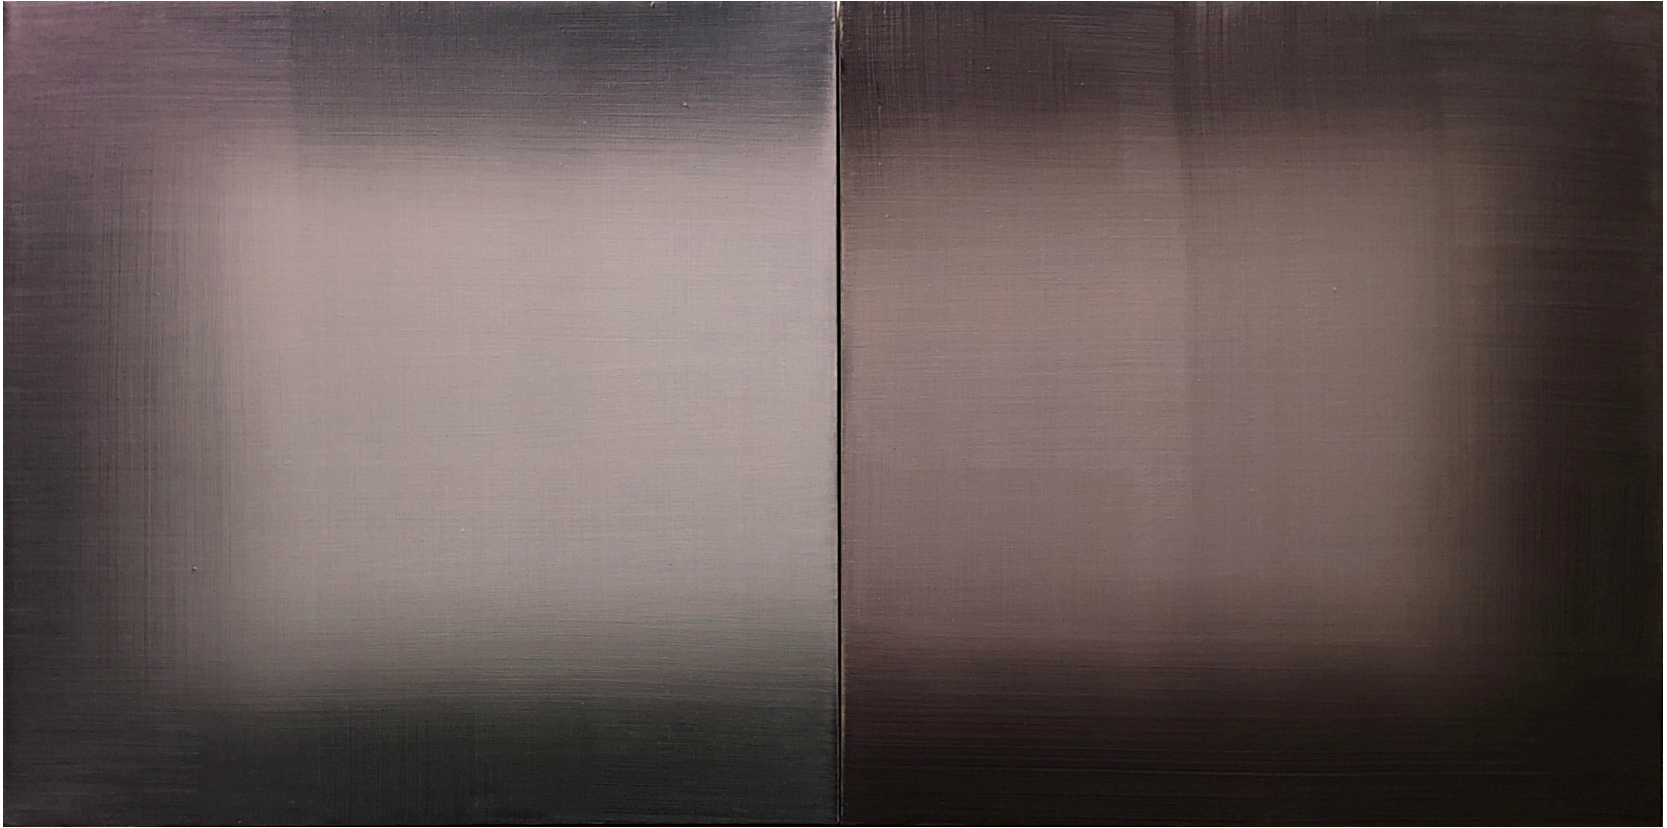

Eric Freeman
Handle, 2020
Oil on canvas
36 x 36 inches

Eric Freeman
Flip, 2019
Oil on canvas
24 x 48 inches