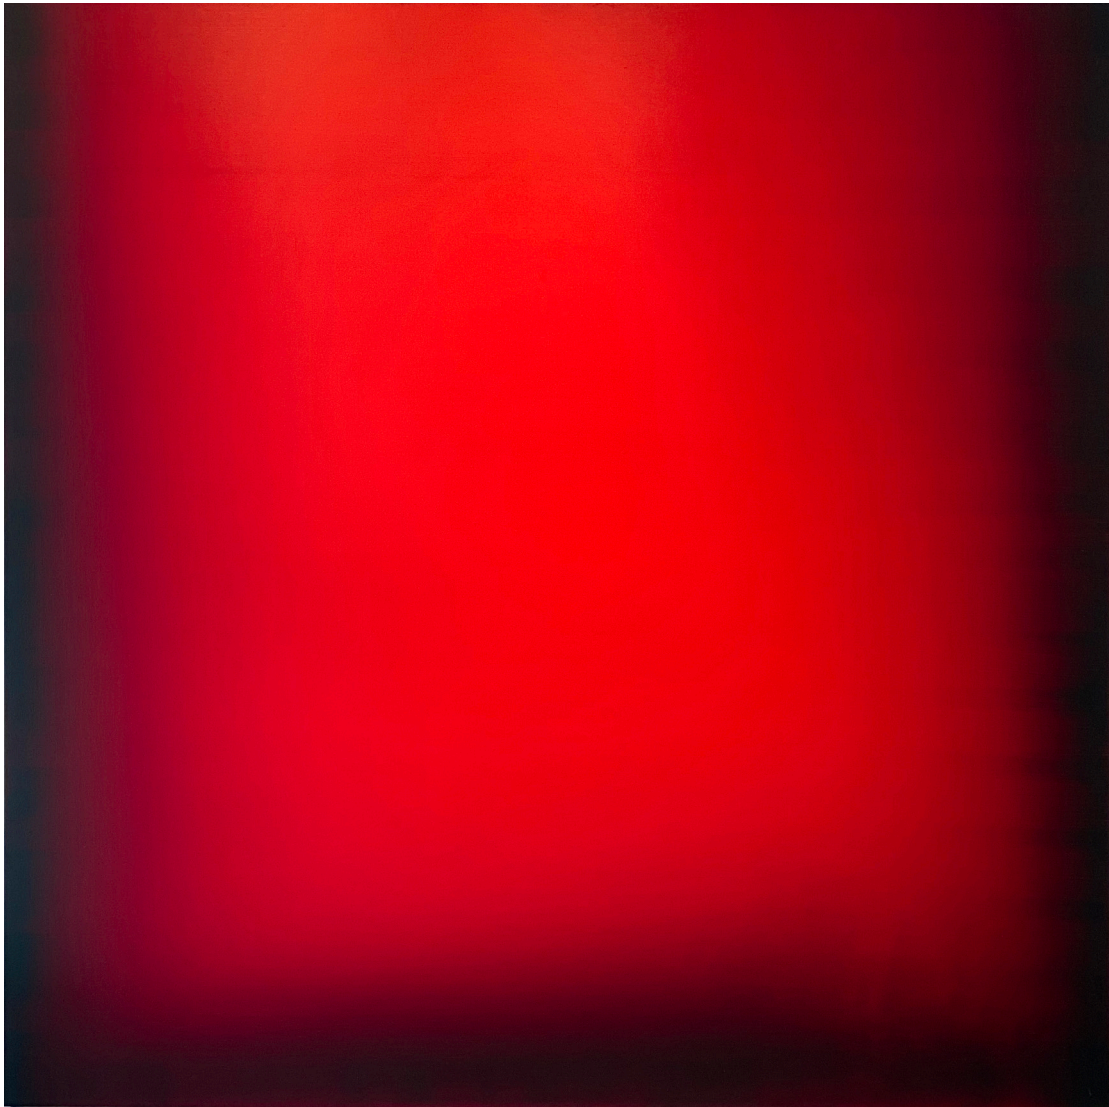

Eric Freeman
Inside Outside, 2020
Oil on canvas
72 x 72 inches