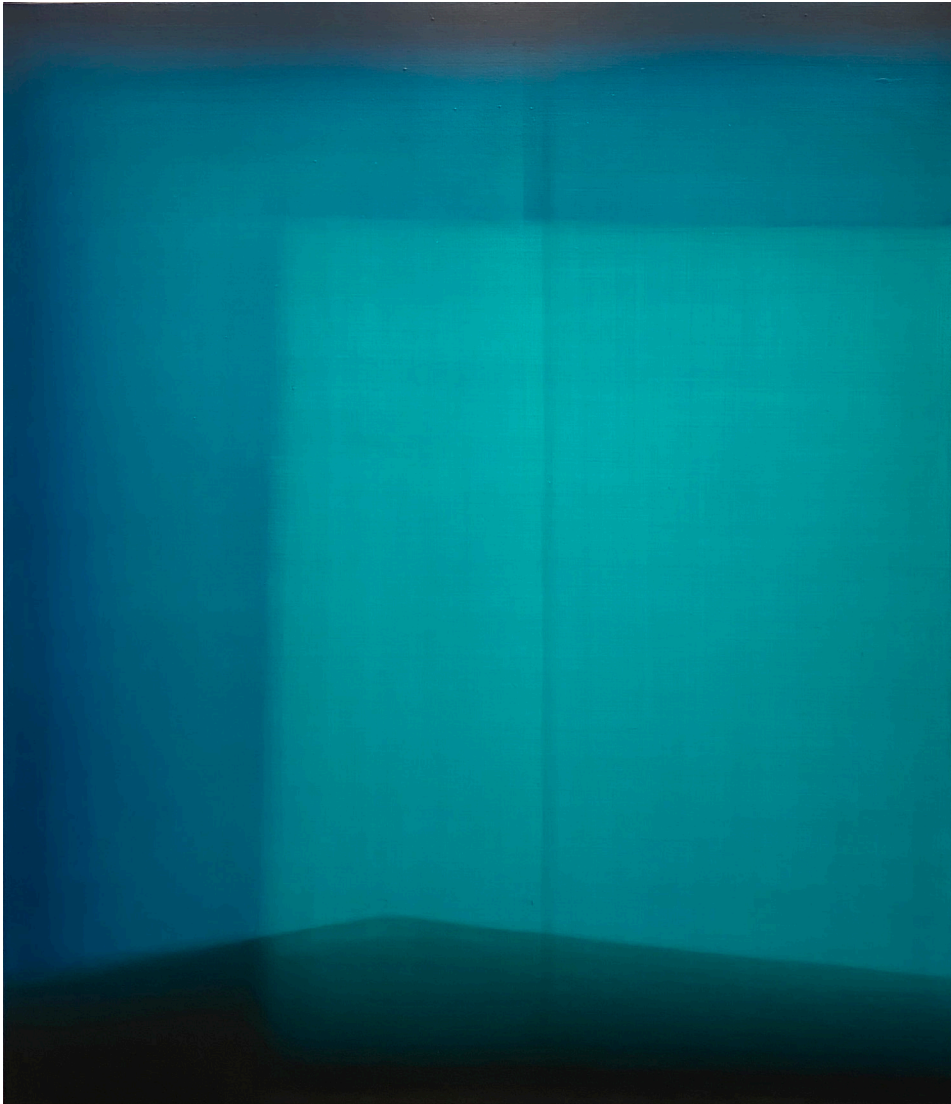

ALLOUCHE GALLERY

---

ERIC FREEMAN

NEW WORKS

---

Eric Freeman  
Skyscape, 2020  
Oil on canvas  
96 x 96 inches

Eric Freeman  
Plastos, 2020  
Oil on canvas  
84 x 84 inches

Eric Freeman  
Blue Door, 2020  
Oil on canvas  
84 x 72 inches

Eric Freeman  
Springs, 2020  
Oil on canvas  
84 x 72 inches

Eric Freeman  
Landscape #4, 2019  
Oil on canvas  
72 x 72 inches

Eric Freeman  
Metamorphosis, 2019  
Oil on canvas  
72 x 72 inches

Eric Freeman  
White Horizon, 2020  
Oil on canvas  
72 x 72 inches

Eric Freeman  
Inside Outside, 2020  
Oil on canvas  
72 x 72 inches

Eric Freeman  
Red Haze, 2020  
Oil on canvas  
72 x 72 inches

Eric Freeman  
Shift X, 2020  
Oil on canvas  
72 x 72 inches

Eric Freeman  
Recycled, 2020  
Oil on canvas  
72 x 72 inches

Eric Freeman  
Fireplace Road, 2020  
Oil on canvas  
72 x 72 inches

Eric Freeman  
Profile of Blue, 2020  
Oil on canvas  
72 x 72 inches

Eric Freeman  
Red Yellow Blue Recycled, 2020  
Oil on canvas  
60 x 60 inches