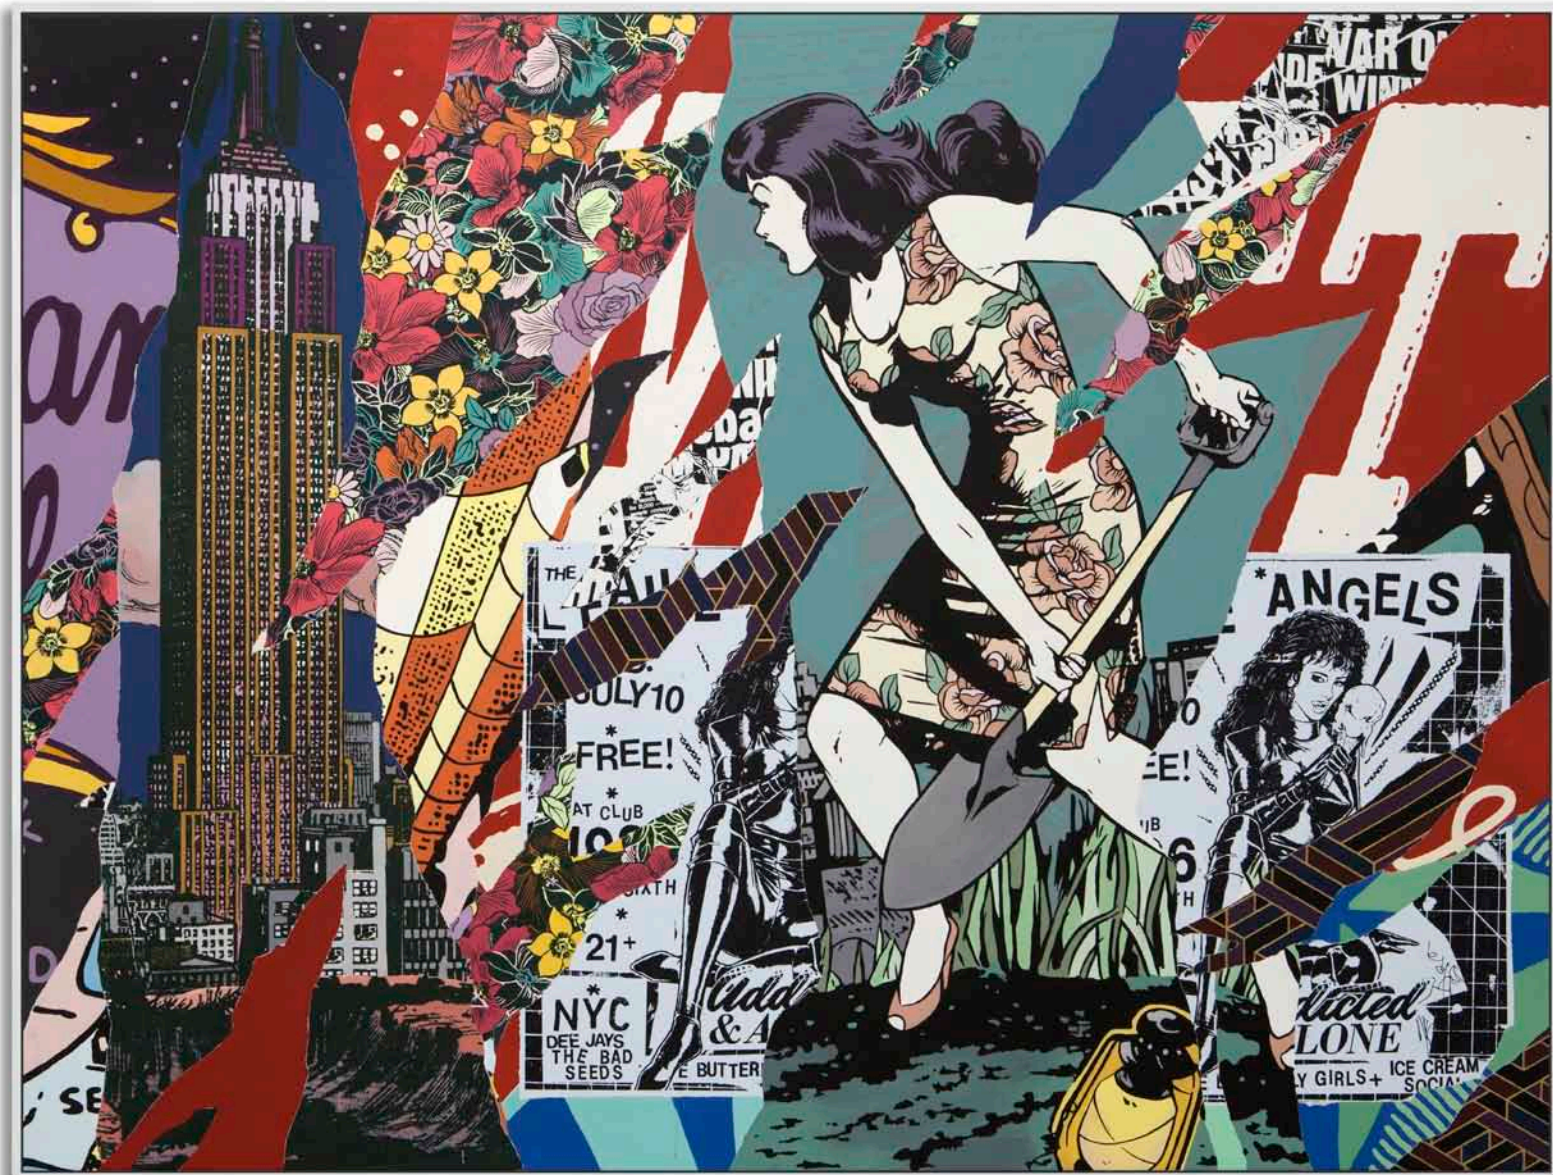

ALLOUCHE GALLERY

FAILE: Savage/Sacred Young Minds

Brooklyn Museum

July 2015

FAILE
Almost Rapture
2015
Acrylic and silkscreen ink on canvas
72 x 96 inches

FAILE
Bad Seeds
2015
Acrylic and silkscreen ink on canvas
72 x 96 inches

FAILE

Eastern Suspenso

2015

Acrylic and silkscreen ink on canvas

72 x 96 inches

FAILE

Invasion Dream Club

2015

Acrylic and silkscreen ink on canvas

72 x 96 inches

FAILE
Night Bender
2015
Acrylic and silkscreen ink on canvas
72 x 96 inches

ALLOUCHE GALLERY

FAILE Installation In Progress
Brooklyn Museum
July 2015

FAILE Installation In Progress
Brooklyn Museum
July 2015