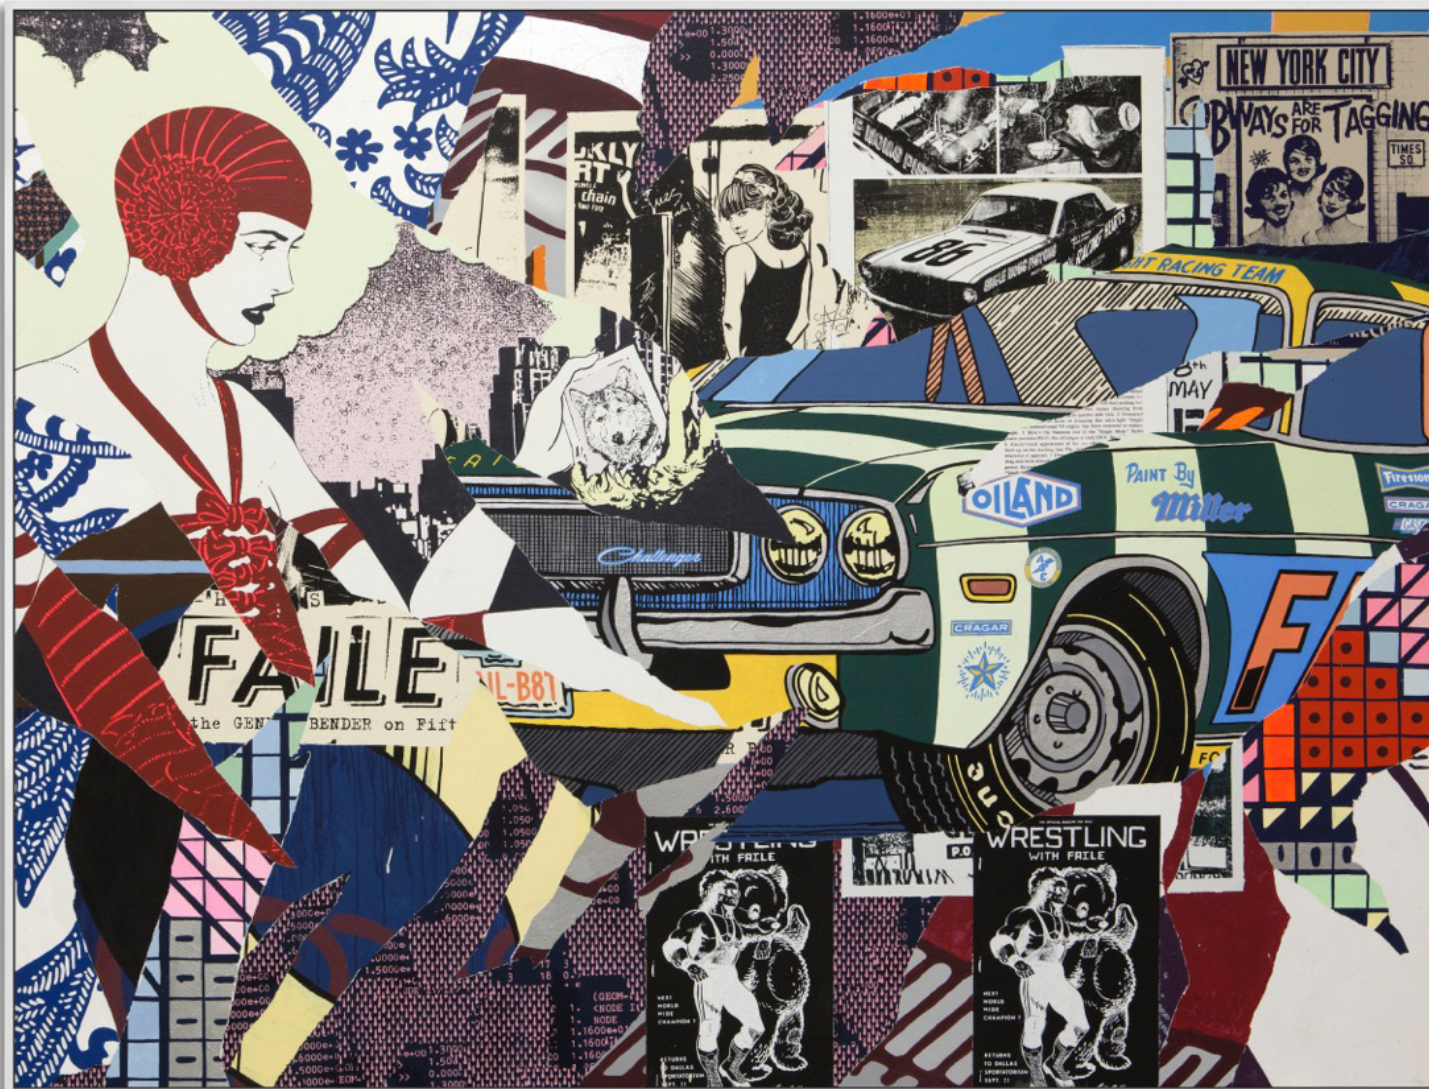

Katrina Andry
I'm Not Your Chocolate Fantasy. Don't Touch My Hair #3, 2017
Color reduction woodcut and collage with foil mylar
42 x 34 inches

b.
Bailout, 2015
Acrylic on canvas
78.7 x 63 inches

Ray Caesar
Dark Angel Ed 7/10, 2013
Digital ultrachrome on archival paper
40 x 30 inches

Ray Caesar
Daybreak Study 1 Ed 1/10, 2013
Digital ultrachrome on archival paper
40 x 30 inches

FAILE

Night Bender, 2015

Acrylic and silkscreen ink on canvas

72 x 96 inches

FAILE
El Amor Delights, 2013
Acrylic, silkscreen ink, copper and fabric on wood, steel frame
64 x 84 x 3 inches