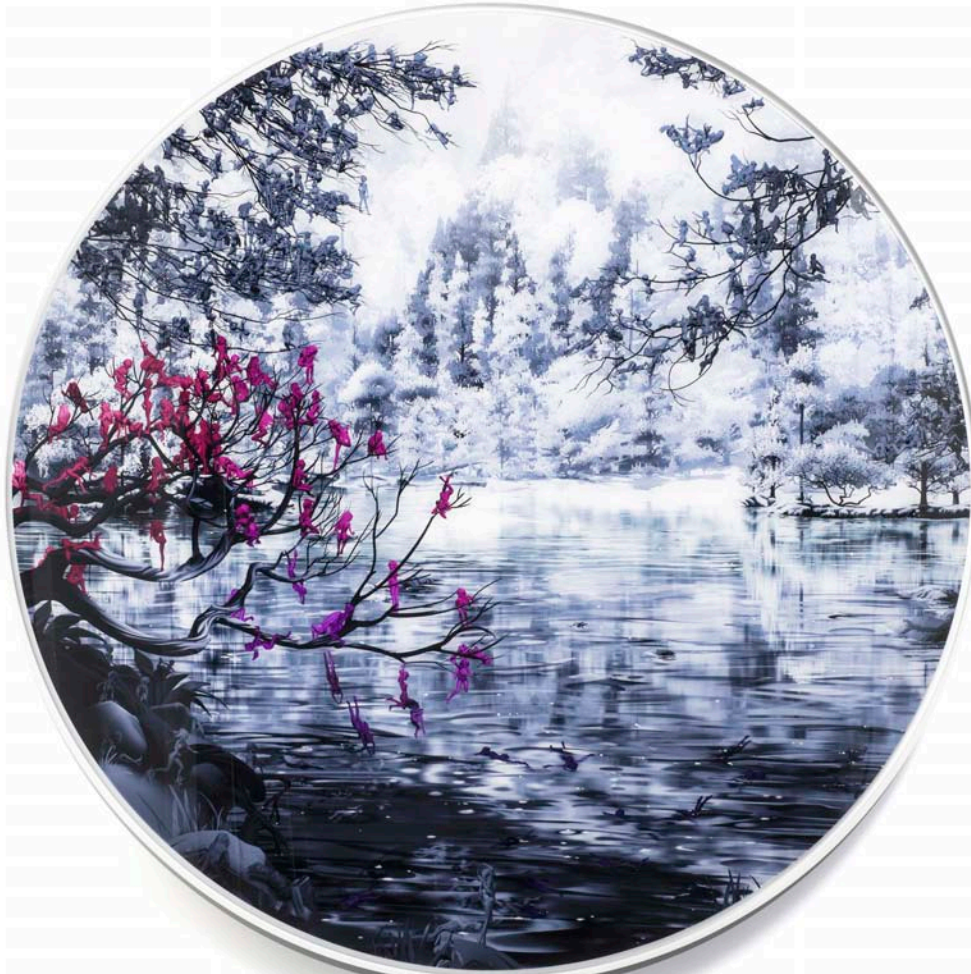

Jessica Lichtenstein
Undulations, 2018
Wood, epoxy and aluminum leaf
60 x 50 x 3 inches