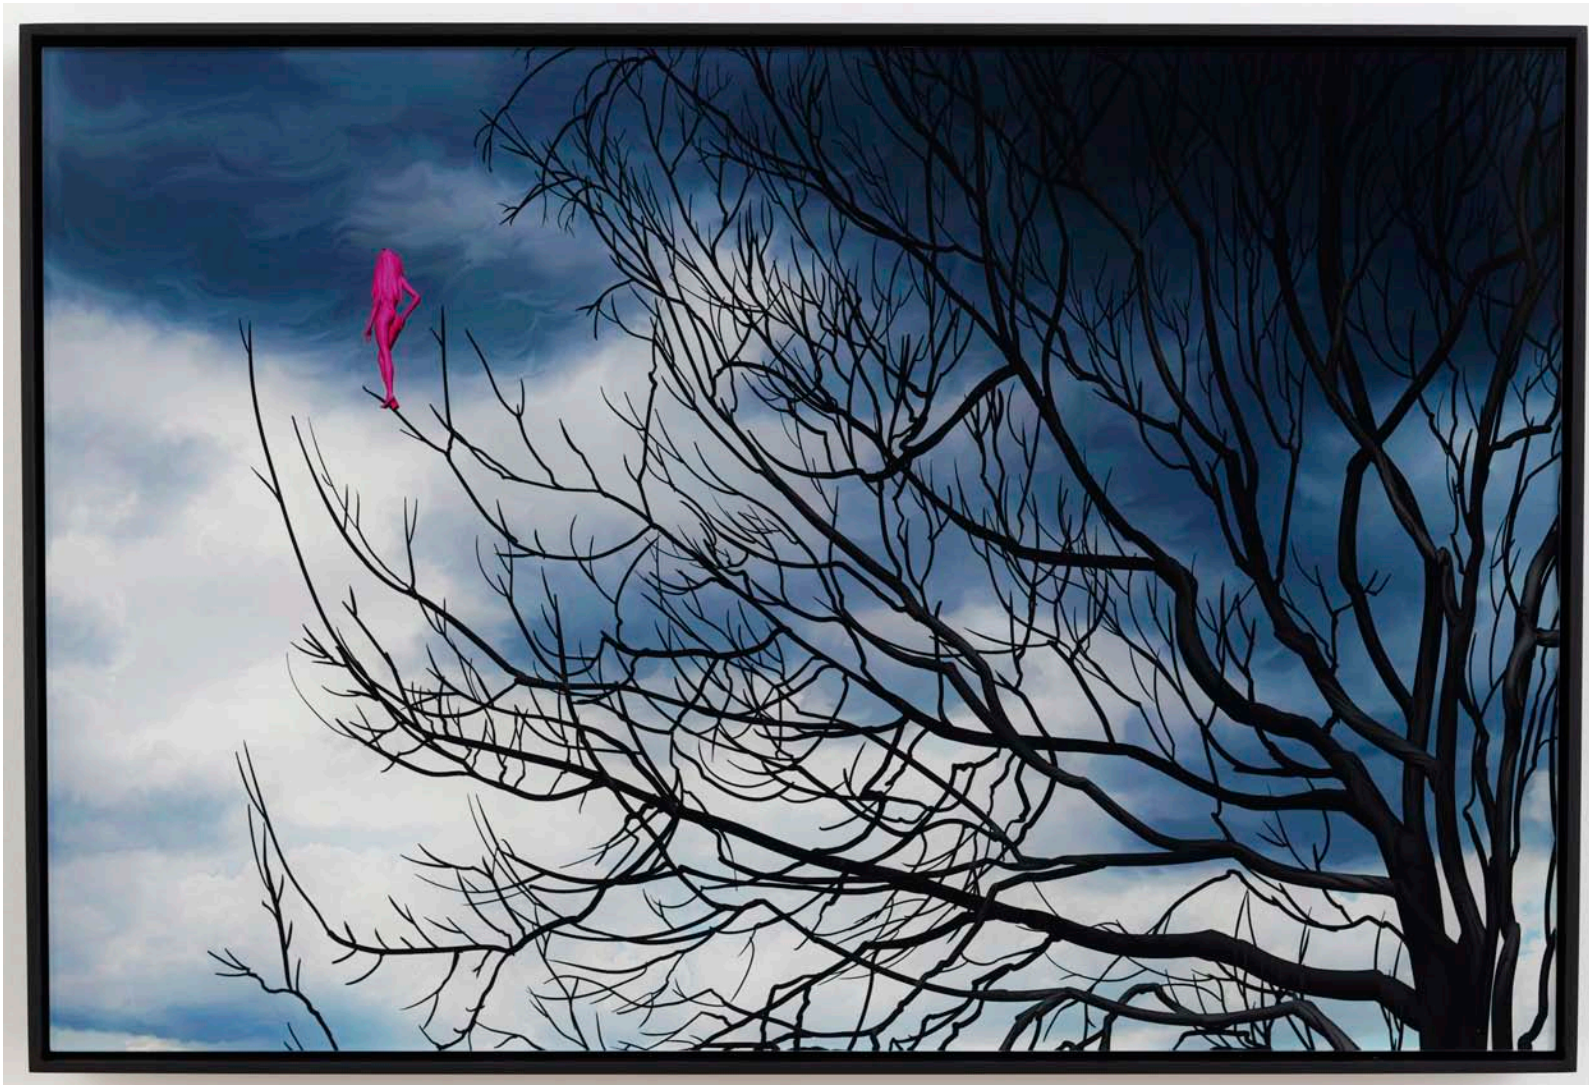

Jessica Lichtenstein
Day Break, 2018
Wood, epoxy, and brass leaf
24 x 36 x 3 inches

Jessica Lichtenstein
Last to Leave, 2018
C-print on acrylic with wood frame
16 x 17 x 3 inches