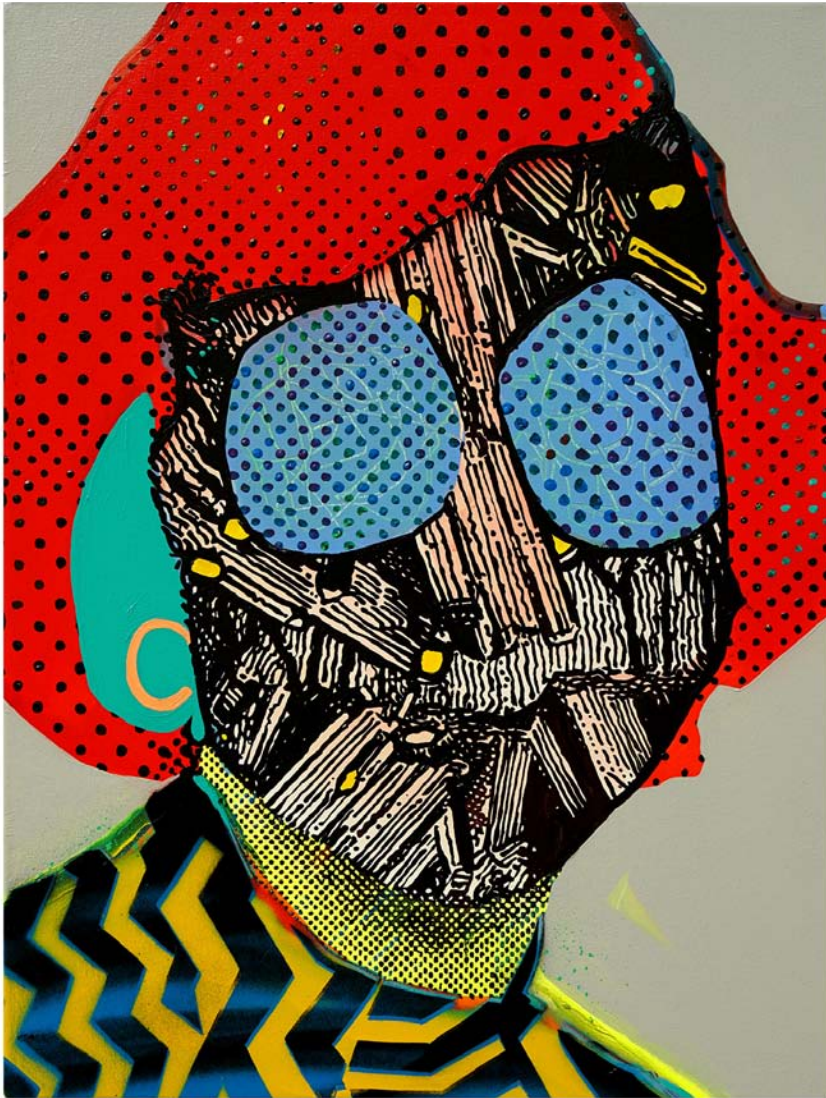

Paul Insect
Familiar Stranger 1, 2017
Acrylic, spray paint and gesso on 12 oz Duck cotton canvas
31.7 x 17.9 x 1.4 inches