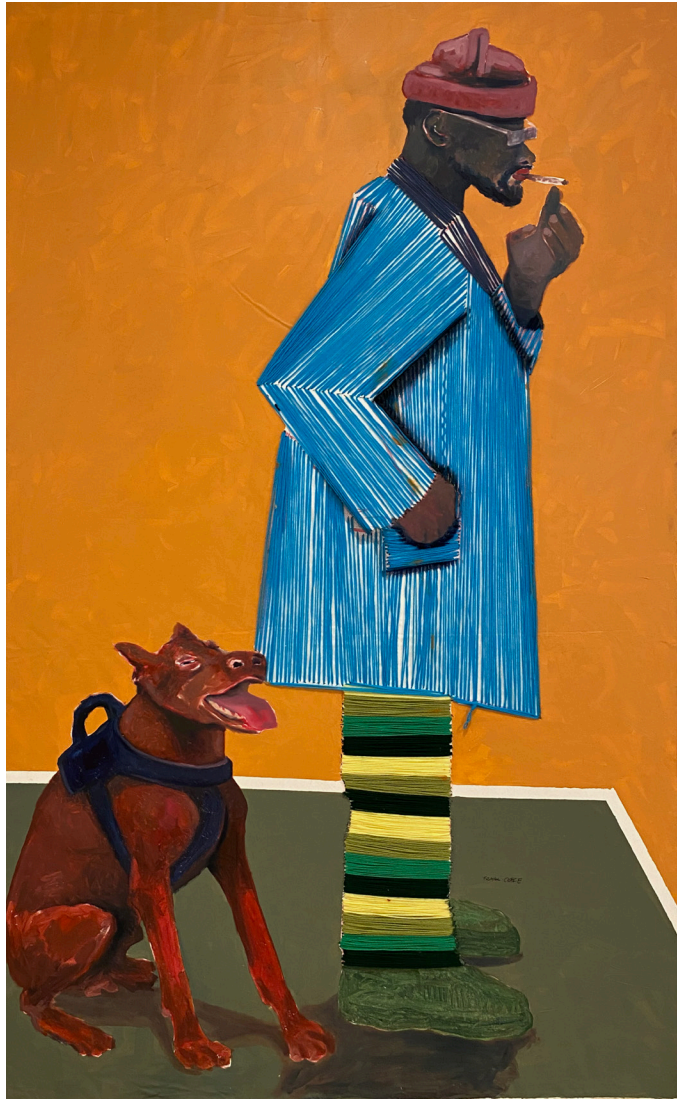

Frank Coffie
Darkroom Conversation, 2022
Oil and yarn on canvas
84 x 48 inches